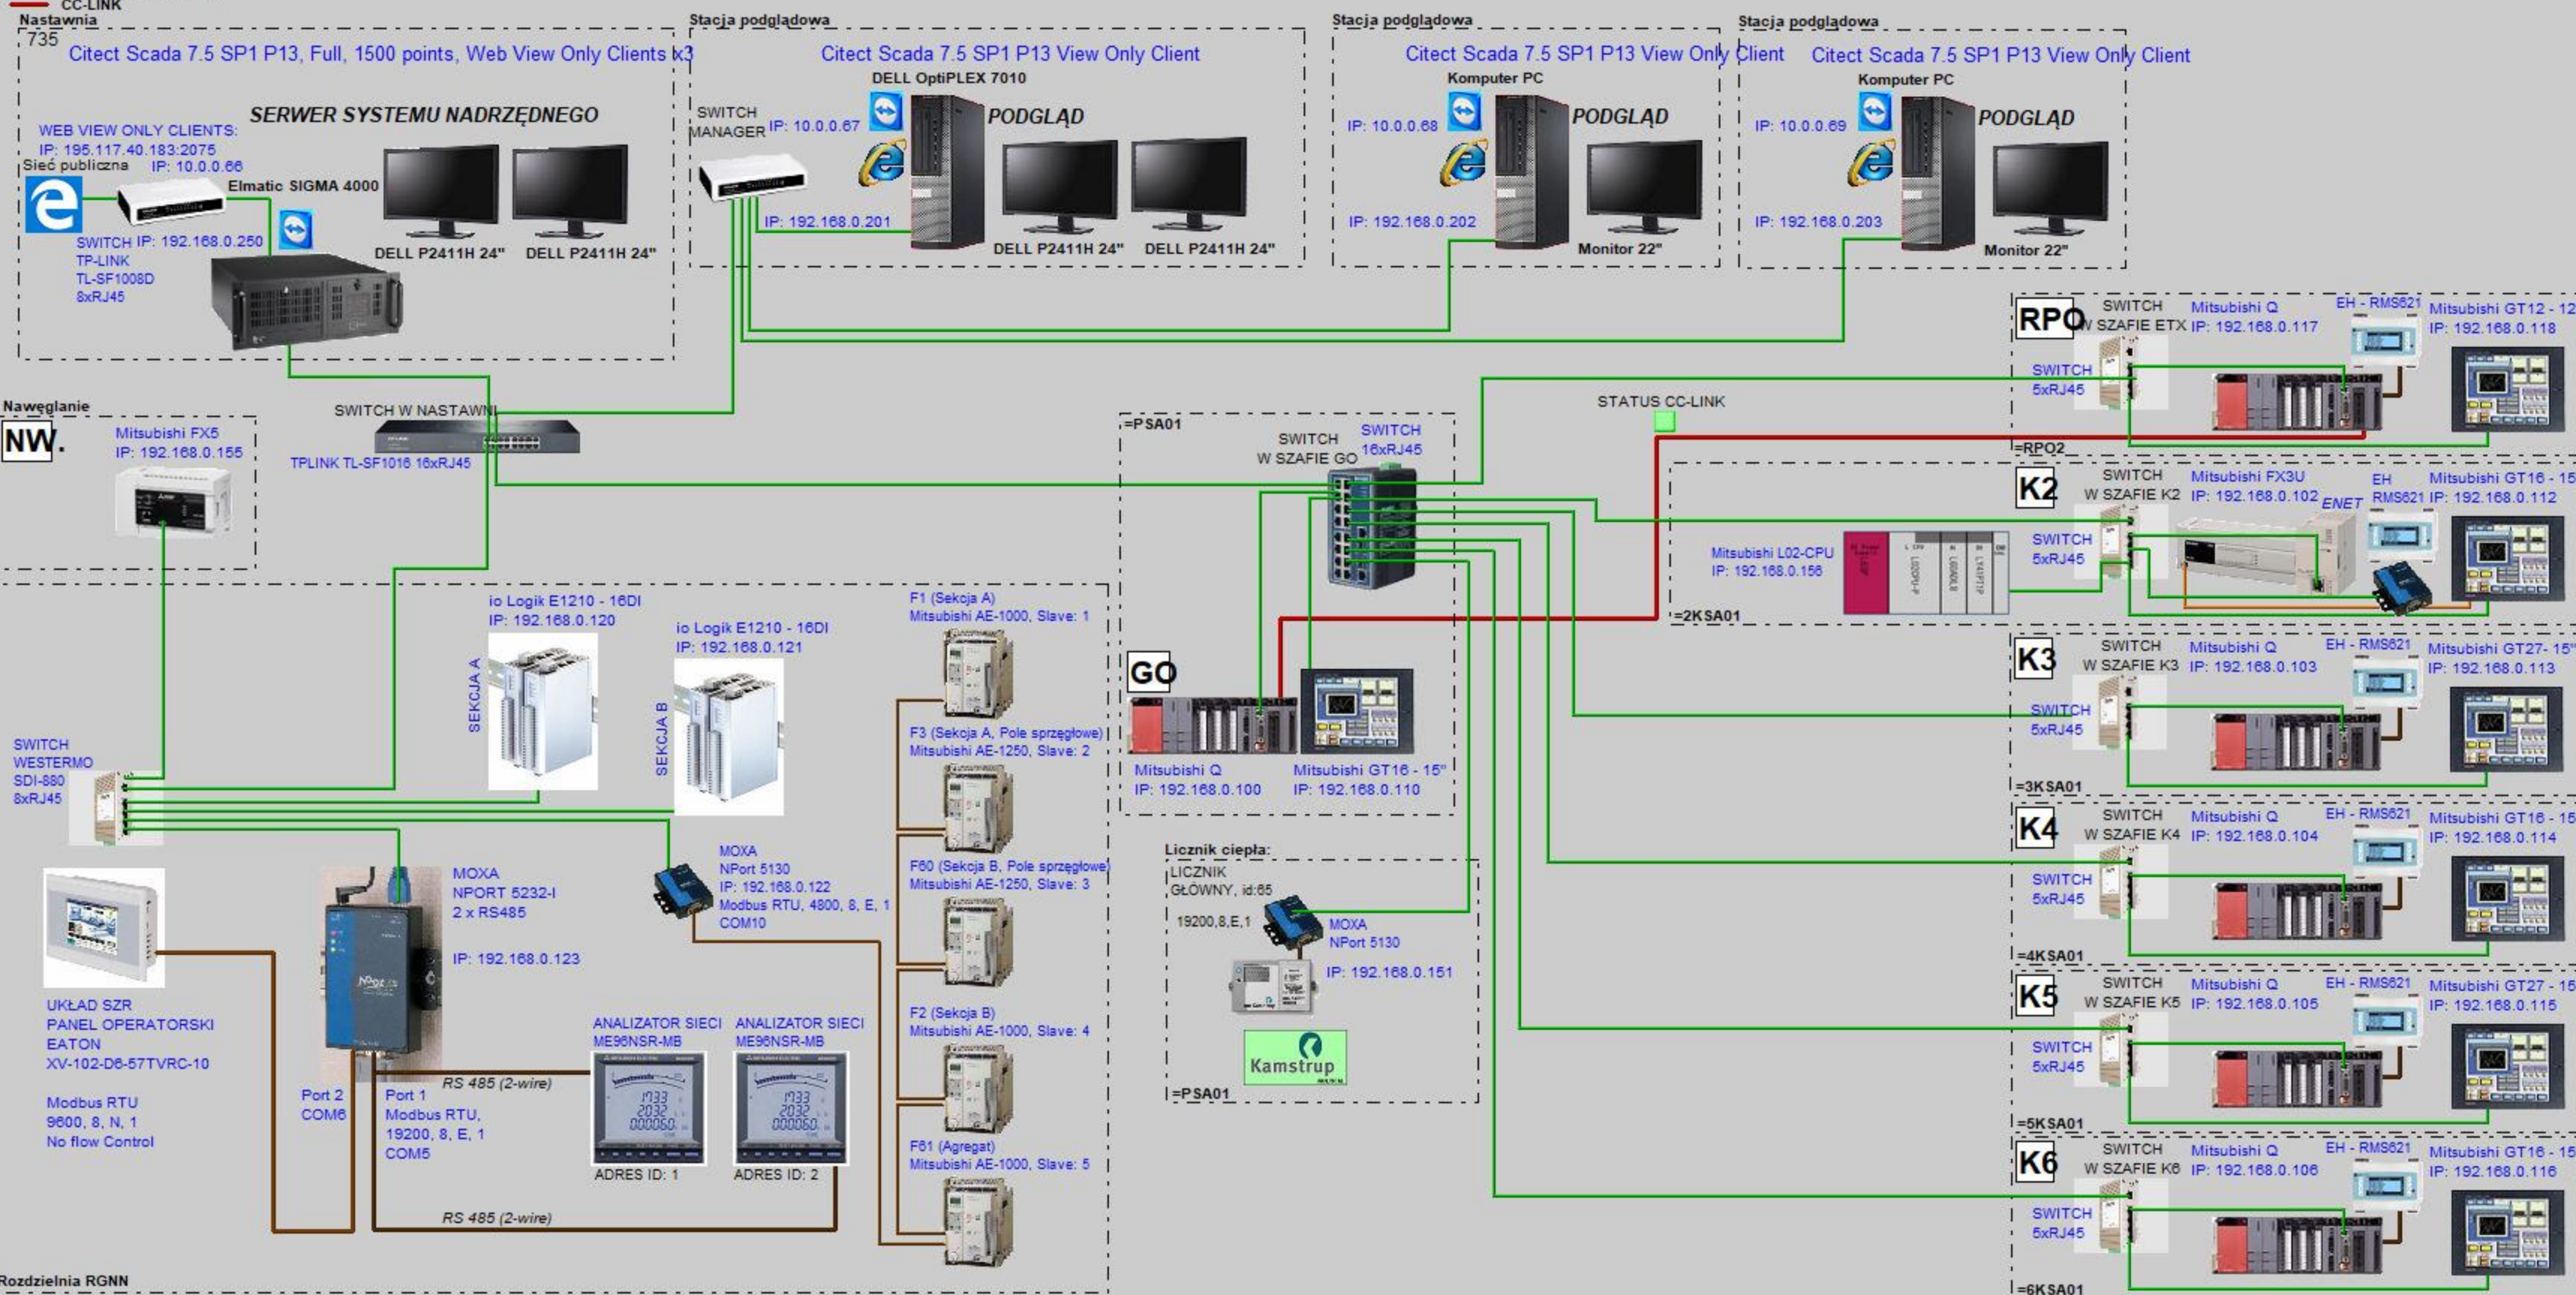

### STRUKTURA SYSTEMU

**Legenda:**  
— ETHERNET  
— CPU DIRECT (RS422, GT01-C034R-8P)  
— RS485 (MODBUS RTU)  
— CC-LINK

Vijeo Citect V7.50 Service Pack 1 Patch 34 ZEC\_KOZIENICE\_23\_09\_2020\_v75sp1p34lan V7.50.7900 Jan 20 2017

Urządzenia IO	Status
KOCIOŁ K2 (L02)	Running
KOCIOŁ K2 (FX)	Running
KOCIOŁ K3 (Q)	Running
KOCIOŁ K4 (Q)	Running
KOCIOŁ K5 (Q)	Running
KOCIOŁ K6 (Q)	Running
GO RPO2 (Q)	Running
GO ZPSA (Q)	Running
U1 - MOXA	Running
U2 - MOXA	Running
MOXA E1210 IO	Running
MOXA E1210 IO	Running
SZR	Running
KAMSTRUP	Running
Disk IO (GO,RPO,SZR)	Running
Disk IO (K2)	Running
Disk IO (K3)	Running
Disk IO (K4)	Running
Disk IO (K5)	Running
Disk IO (K6)	Running

**Rozdzielnia RGNN**  
 13:47:12 2023-01-20 K6 - PRZENOŚNIKI - BRAK GOT. ELEKTR ON  
 07:51:16 2023-01-20 K6 - KLAPA NR2 NA KANAŁE SPALIN - NIE OTWARTA ON  
 00:02:31 2023-01-20 K2 - AWARIA W TORZE BŁOKAD ON